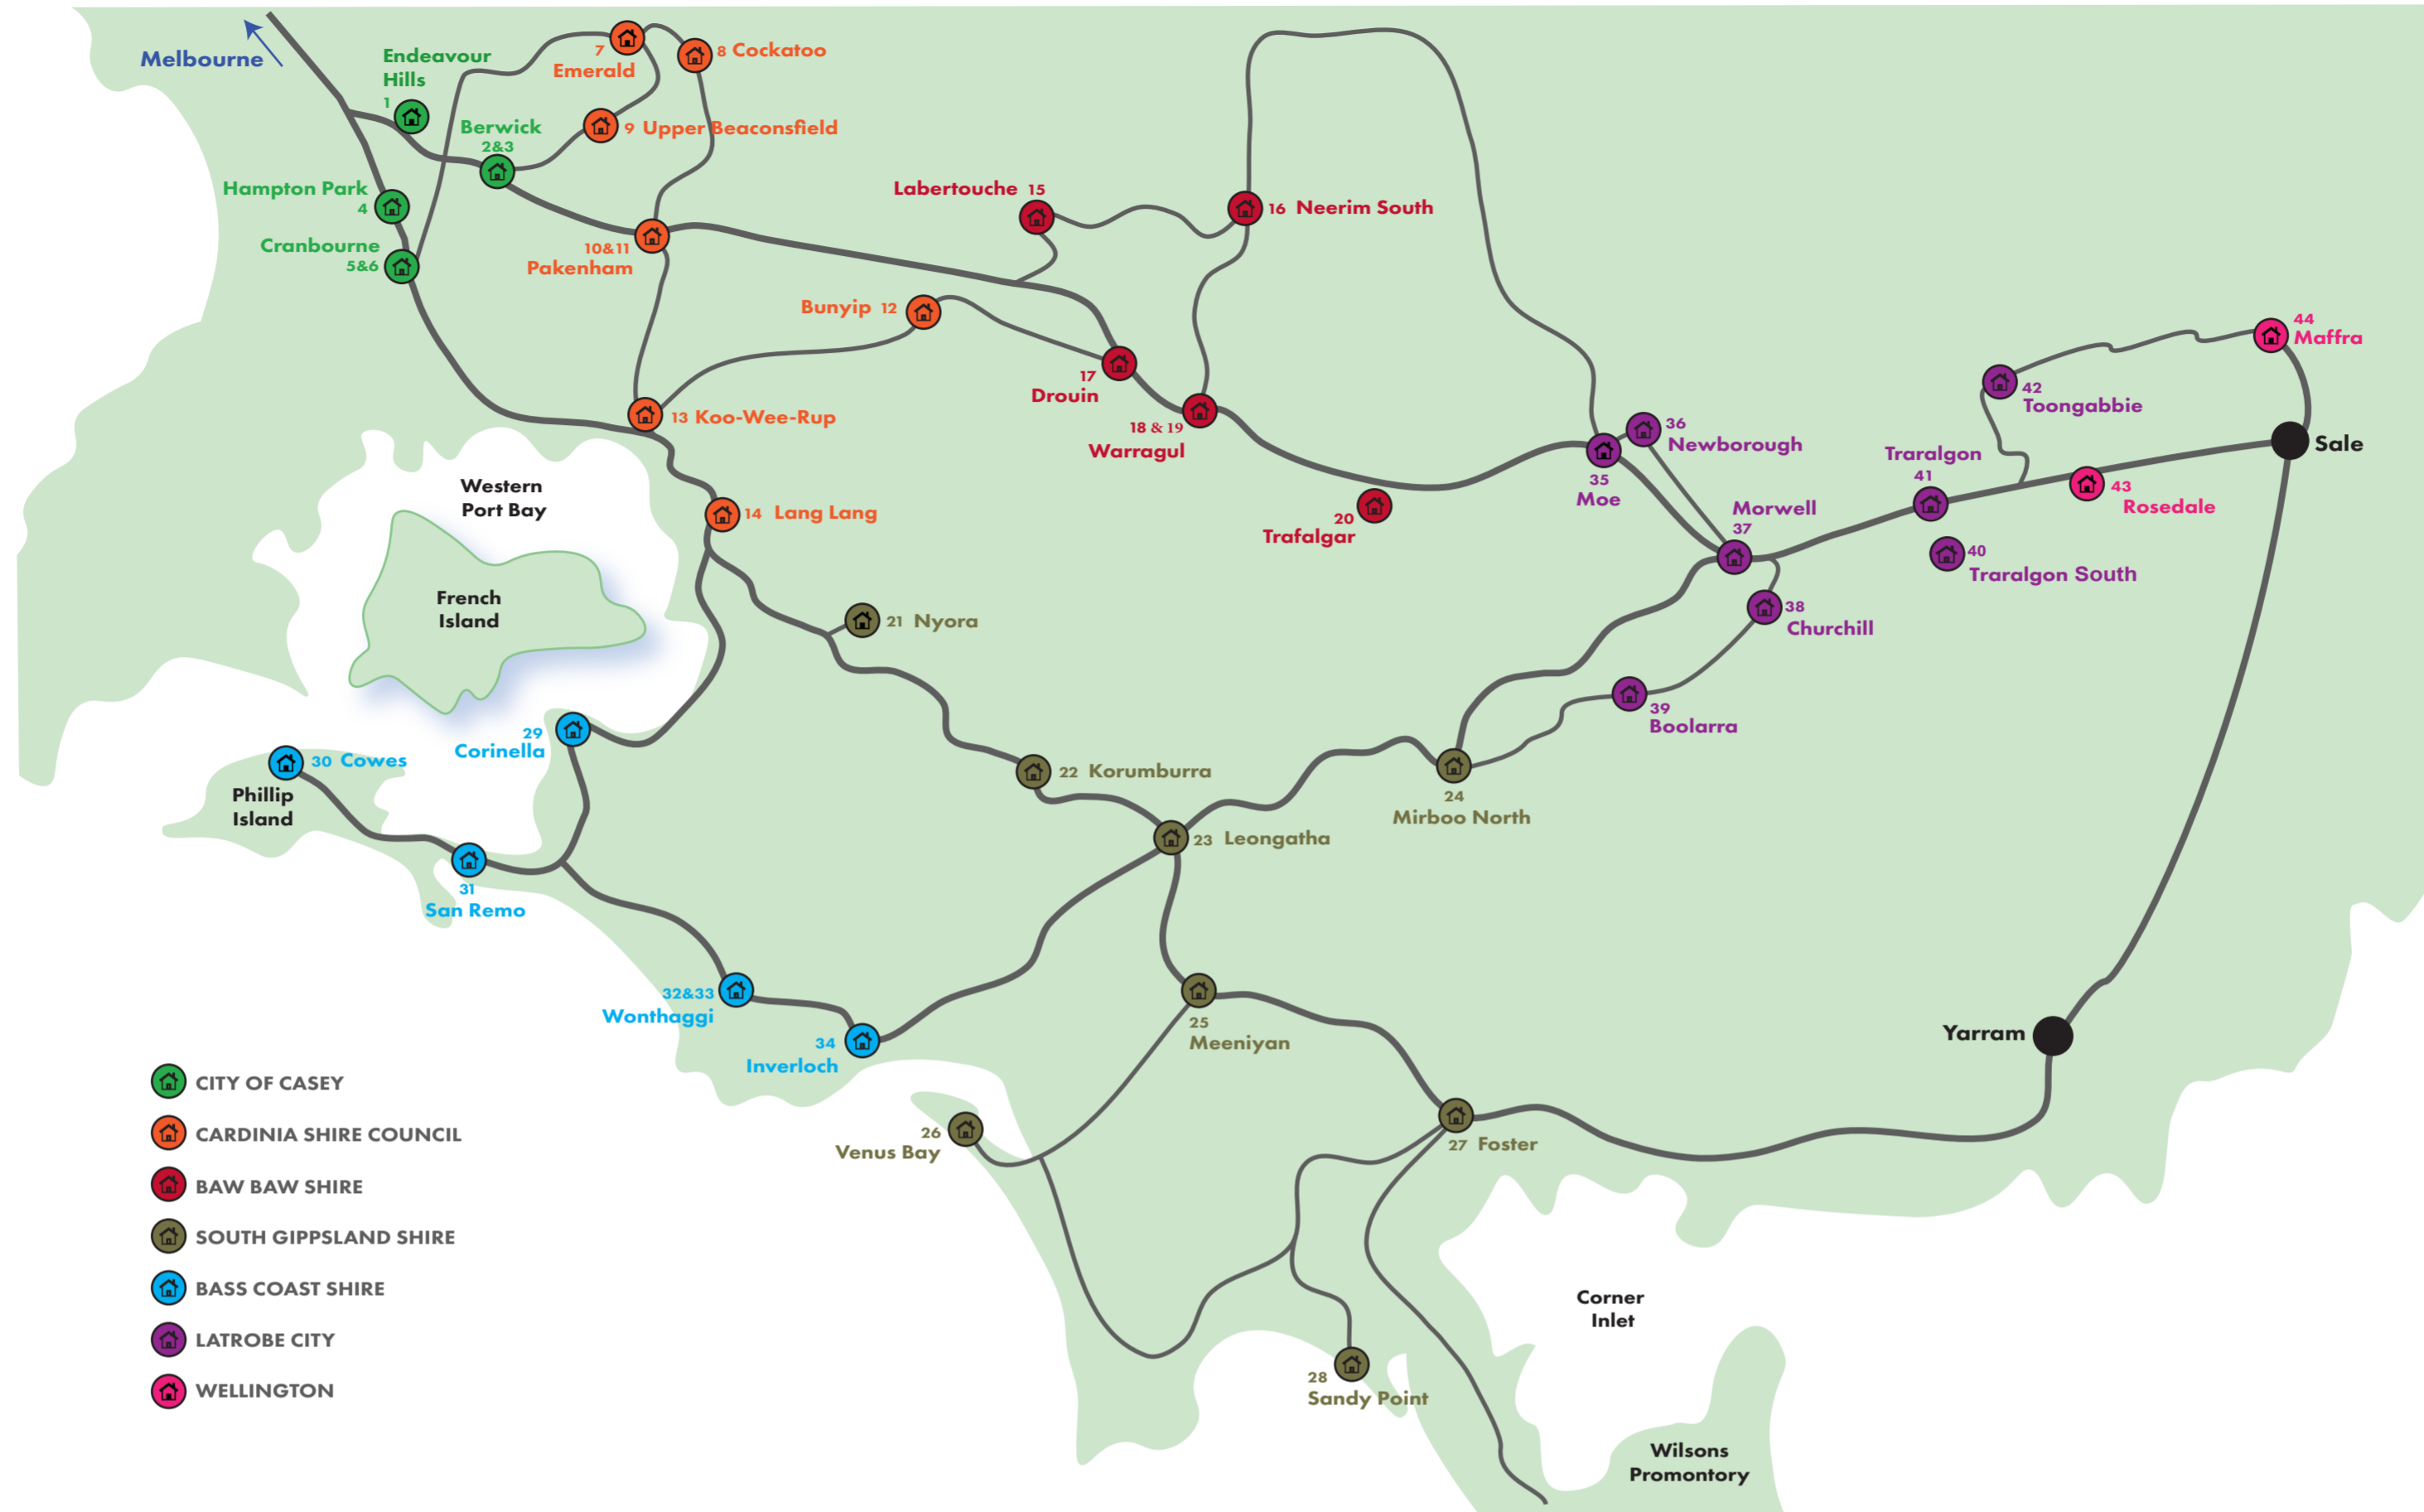

4. Hampton Park Men's Shed
Marjorie Eastick Reserve Regent St, Hampton Pk
Contact: David Maxwell
Ph: 0432 792 414
E: dmackd@optusnet.com.au

5. Junction Village Men's Shed
41 Craig Rd, Junction Village, Cranbourne
Contact: Garry Cahill
Ph: 0408 141 734
E: mensshedjunctionvillage@gmail.com

6. Cranbourne Casey Men's Shed
685 North Rd, Pearcedale
Contact: Noel
Ph: 0419 391 289
E: ccmensshed@gmail.com

CARDINIA SHIRE

7. Emerald - Emerald Men's Shed
Emerald Community Hub
402 Belgrave-Gembrook Rd, Emerald
Contact: Tom Connolly
Ph: 0412 814 340
E: mensshedemerald@gmail.com

8. Cockatoo - Hills Men's Shed
Alma Treloar Reserve, Pakenham Rd, Cockatoo
Contact: Gavin Harrison
Ph: 5968 9830
E: hillsmensshed@gmail.com

9. Upper Beaconsfield Men's Shed
Halford Rd, Upper Beaconsfield
Contact: Noel Ling
Ph: 0414 443 735
E: secubms@gmail.com

10. Pakenham - Bunurong Men's Shed
c/o Meadowvale Retirement Village
12 Eagle Dive, Pakenham
Contact: Peter Emery
Ph: 0427 396 055
E: bunurongshed1@icloud.com

11. Pakenham - Cardinia Men's Shed
c/o Living Learning Pakenham
6B Henry St, Pakenham
Contact: Ken Hordern
Ph: 0404 755 185
E: info@cardiniamensshed.org.au

12. Bunyip Men's Shed
Hillview Hostel, 22 A'Beckett Rd, Bunyip
Contact: Tim Cavanagh
E: bunyipmensshed@gmail.com

13. Koo-Wee-Rup Men's Shed
235 Rossiter Rd, Koo-Wee-Rup
Contact: Brian Harlow
Ph: 5997 9687
E: kooweerupmensshed@gmail.com

- CITY OF CASEY
- CARDINIA SHIRE COUNCIL
- BAW BAW SHIRE
- SOUTH GIPPSLAND SHIRE
- BASS COAST SHIRE
- LATROBE CITY
- WELLINGTON

14. Lang Lang Men's Shed
Cnr Whitstable & Nellie Sts, Lang Lang
Contact: Graham Baker
Ph: 0418 379 178
E: bakesgp@dcsi.net.au

BAW BAW

15. Labertouche Men's Shed
440 Labertouche Rd, Labertouche
Contact: Mal Evans
Ph: 0427 447 501
E: mensshed@labertouche.com

16. Neerim South Neerim District Community Shed
Rear Neerim District Hospital
29 - 39 Main Rd, Neerim South
Contact: Paul Ford
Ph: 0412 519 850
E: ndchms@dcsi.net.au

17. Drouin Men's Shed
17 McGlones Rd, Drouin
Contact: James Hunt
Ph: 0409 974 999
E: drouinmensshed@dcsi.net.au

18. Warragul Woodworkers Club Inc.
375 Lillico Rd, Lillico
Contact: Bob Amott
Ph: 0499 775 643
E: sec.www@dcsi.net.au

19. Warragul Community Men's Shed
71 Warragul - Korumburra Rd, Warragul
Contact: Bob Seamons
Ph: 0423 003 036
E: warragulcms@yahoo.com

20. Trafalgar Men's Shed
38 Contingent St, Trafalgar
Contact: Corrie Koppen
Ph: 0458 674 450
E: trafalgarmensshed@dcsi.net.au

SOUTH GIPPSLAND SHIRE

21. Nyora Men's Shed
Recreation Reserve, Grundy Ave, Nyora
Contact: Alan Laughton
Ph: 0438 056 410
E: nyoramensshed@gmail.com

22. Korumburra - Milpara Men's Shed
The Goods Shed, Railway Yards
Commercial St, Korumburra
Contact: John Davies
Ph: 0411 485 113
E: korumburramensshed@gmail.com

23. Leongatha Men's Shed
Howard St, Leongatha
Contact: Max Wood
Ph: 5662 3464
E: lgatha.mens@gmail.com

24. Mirboo North Men's Shed
Mirboo North Community Shed Cooperative
38 - 40 Burchell Lane, Mirboo North
Contact: Lindsay Oates
Ph: 0408 343 531
E: lindsayo@dcsi.net.au

25. Meeniyah RSL Men's Shed
Recreation Reserve, Hanily St, Meeniyah
Contact: George Fairweather
Ph: 0418 963 404
E: george1934fairweather@outlook.com

26. Venus Bay/Tarwin Lower & District Men's Shed
190 Lees Rd, Venus Bay
Contact: John Hyett
Ph: 5663 7078 / 0425 743 802
E: vbtimensshed@gmail.com

27. Foster - Corner Inlet Men's Shed
133 Station Rd, Foster
Contact: Graeme Green
Ph: 0439 045 915
E: cimensshed@gmail.com

28. Sandy Point Men's Shed
Cnr Surfers Walk & Ocean View Parade
Contact: Ray Henderson
Ph: 0490 513 523
E: spmensshed@gmail.com

BASS COAST SHIRE

29. Corinella - Corinella District Men's Shed & Woodies Group
70 Corinella Rd, Corinella
Contact: Ken Thomas
Ph: 0427 889 191
E: champcom@bigpond.com

30. Cowes - Phillip Island RSL
Community Men's Shed
225 - 243 Thompson Ave, Cowes
Contact: Terry Heffernan
Ph: 0438 808 428
E: mensshed@pirsl.com.au

31. San Remo Men's Shed - The Shack
1 Back Beach Rd, San Remo
Contact: Rod Cameron
Ph: 0406 245 333
E: rod.53@hotmail.com

32. Wonthaggi Woodcrafters Group
Jean Meltzer Centre
239 White Rd, Wonthaggi
Contact: Lex Van Saane
Ph: 5674 6634 / 0417 010 941
E: woodiessec@gmail.com

33. Wonthaggi Men's Shed
Off Goods Shed Car Park, Wonthaggi
Contact: Robert Mesley
Ph: 0416 246 349
E: wonthaggi@gmail.com